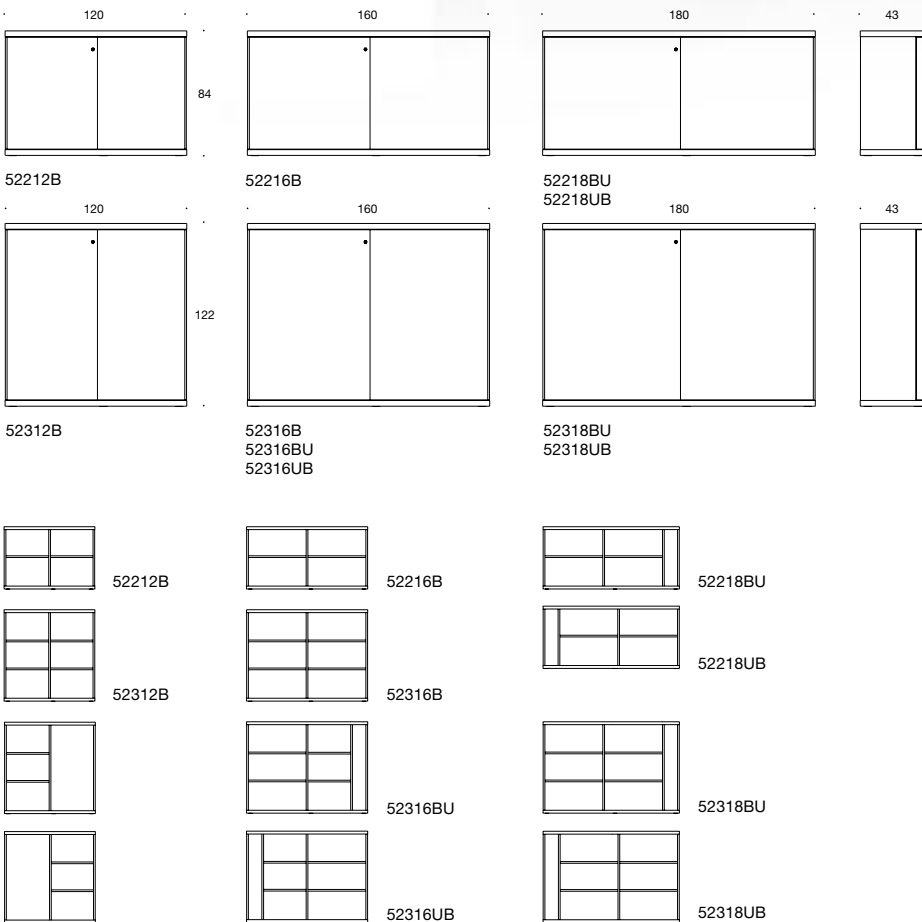

Big -sidoförvaring kan samtidigt nyttjas av två användare.

Big udtræksskab kan deles op, så man kan være 2 brugere om 1 skab.

Big pull out cabinet can be divided for two users.